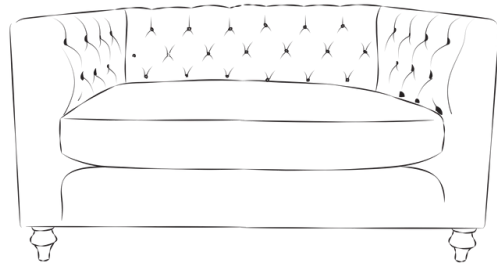

# Albi

Armchair: 85 wide x 84 deep x 77 high

Loveseat: 118 wide x 92 deep x 77 high

Medium Sofa: 168 wide x 92 deep x 77 high

Large Sofa: 200 wide x 92 deep x 77 high

Extra Large Sofa: 230 wide x 92 deep x 77 high

My feet can be unscrewed to help with access!  
Feet height : 15cm

Please note that as our furniture is all lovingly handmade dimensions can vary by +/- 3cm.

Please allow for this tolerance when measuring your space and access routes.