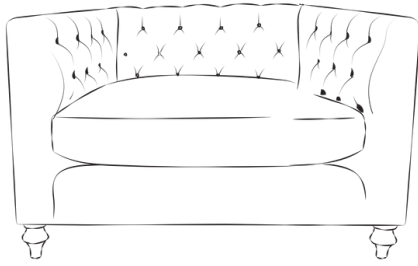

# Albi

Armchair: 85 wide x 84 deep x 77 high

Loveseat: 118 wide x 92 deep x 77 high

Medium Sofa: 168 wide x 92 deep x 77 high

Large Sofa: 200 wide x 92 deep x 77 high

Extra Large Sofa: 230 wide x 92 deep x 77 high

My feet can be unscrewed to help with access!  
Feet height : 15cm

Please note that as our furniture is all lovingly handmade dimensions can vary by +/- 3cm.

Please allow for this tolerance when measuring your space and access routes.