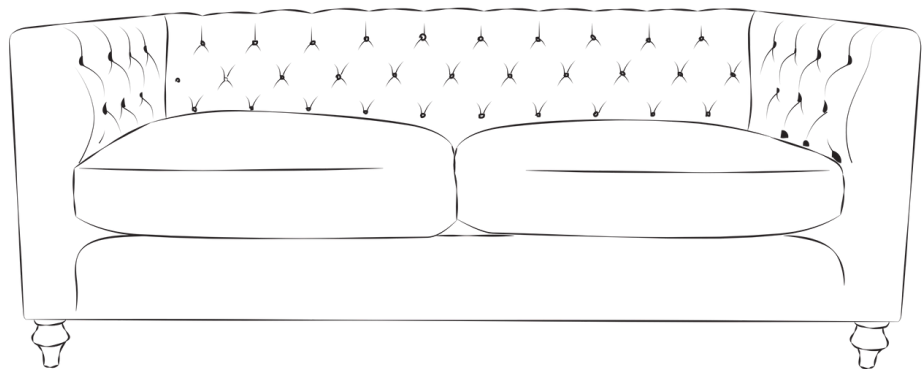

# Albi

Armchair: 85 wide x 84 deep x 77 high

Loveseat: 118 wide x 92 deep x 77 high

Medium Sofa: 168 wide x 92 deep x 77 high

Large Sofa: 200 wide x 92 deep x 77 high

Extra Large Sofa: 230 wide x 92 deep x 77 high

My feet can be unscrewed to help with access!  
Feet height : 15cm

Please note that as our furniture is all lovingly handmade dimensions can vary by +/- 3cm.

Please allow for this tolerance when measuring your space and access routes.