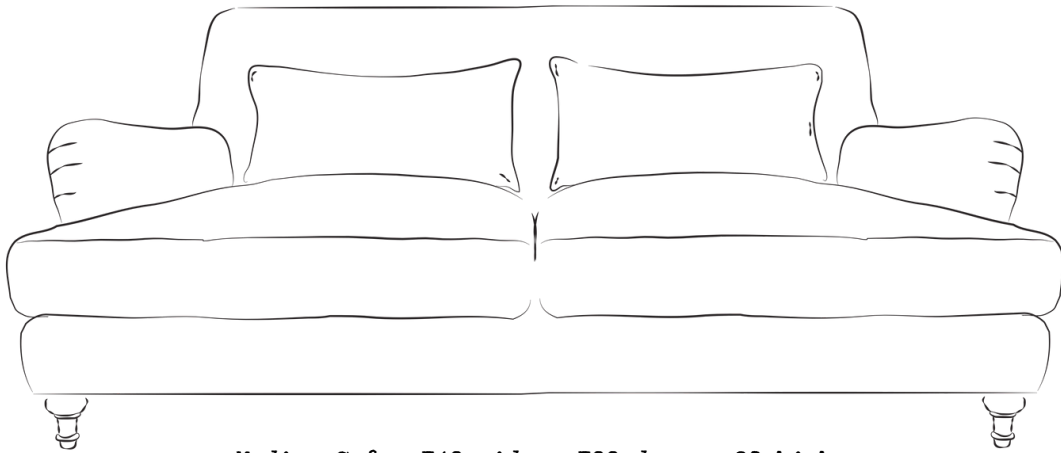

# Herbie

A sofa with a deep, fixed-back and low, rolled arms. Feather wrapped, foam core seat cushions and bolsters or scatters included. Just put your feet up and enjoy.

Armchair: 85 wide x 100 deep x 86 high

Loveseat: 120 wide x 100 deep x 86 high

Medium Sofa: 140 wide x 100 deep x 86 high

Large Sofa: 190 wide x 100 deep x 86 high

Extra Large Sofa: 220 wide x 100 deep x 86 high

Please note that as our furniture is all lovingly handmade dimensions can vary by +/- 3cm. Please allow for this tolerance when measuring your space and access routes. Please speak to the Cabyn team for delivery charges.