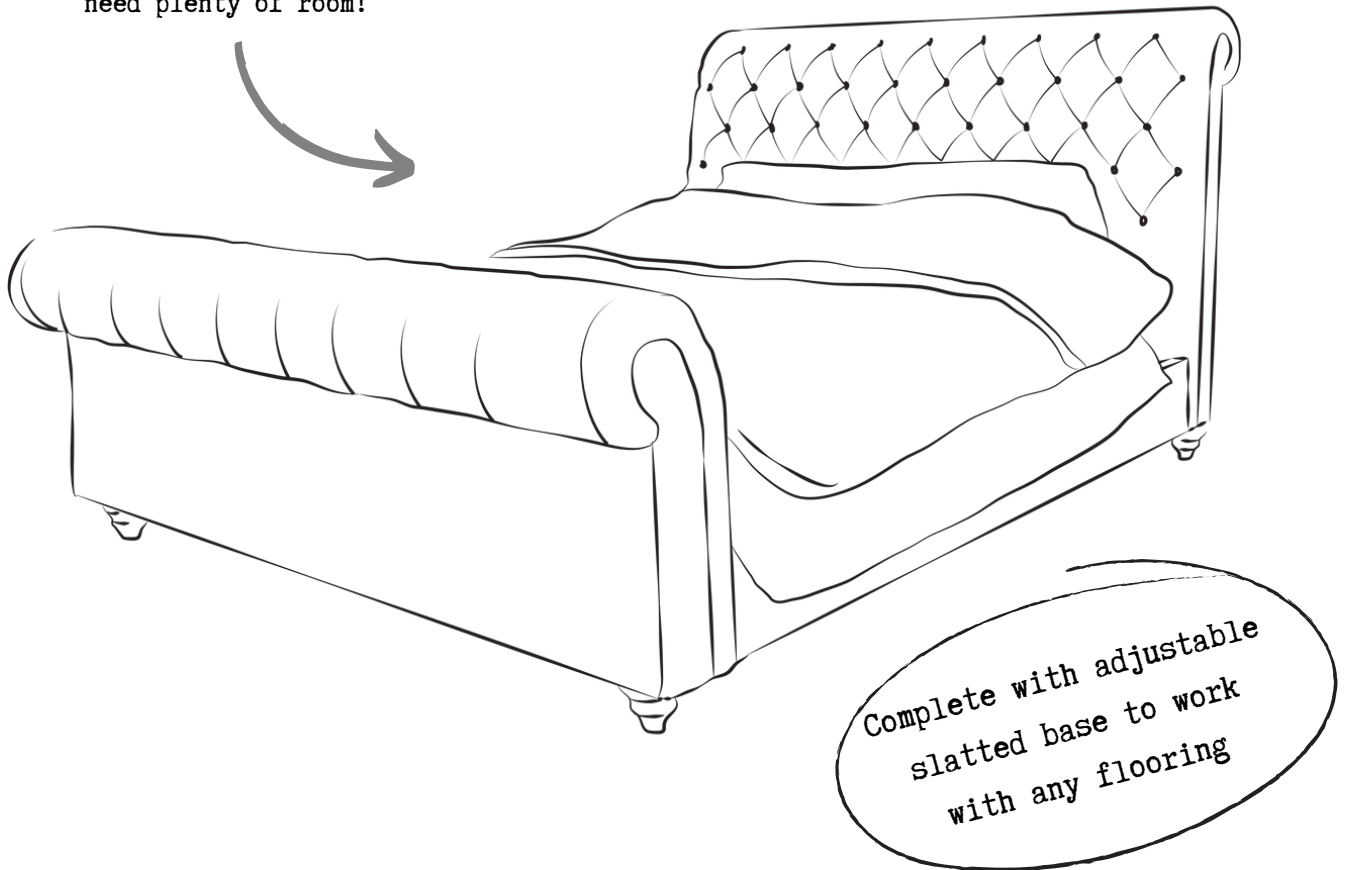

Chrissie Bed

She's a really long bed that really makes a statement, but she does need plenty of room!

Double : 156 wide x 263 deep/long x 135 high
King: 171 wide x 273 deep/long x 135 high
Super King: 201 wide x 273 deep/long x 135 high

Please note that as our furniture is all lovingly handmade dimensions can vary by +/- 3cm.

Please allow for this tolerance when measuring your space and access routes.

Your bed will be delivered in sections with the largest piece being the headboard. Please consider this when measuring up. Your bed will be taken to your room of choice and assembled by our delivery team.