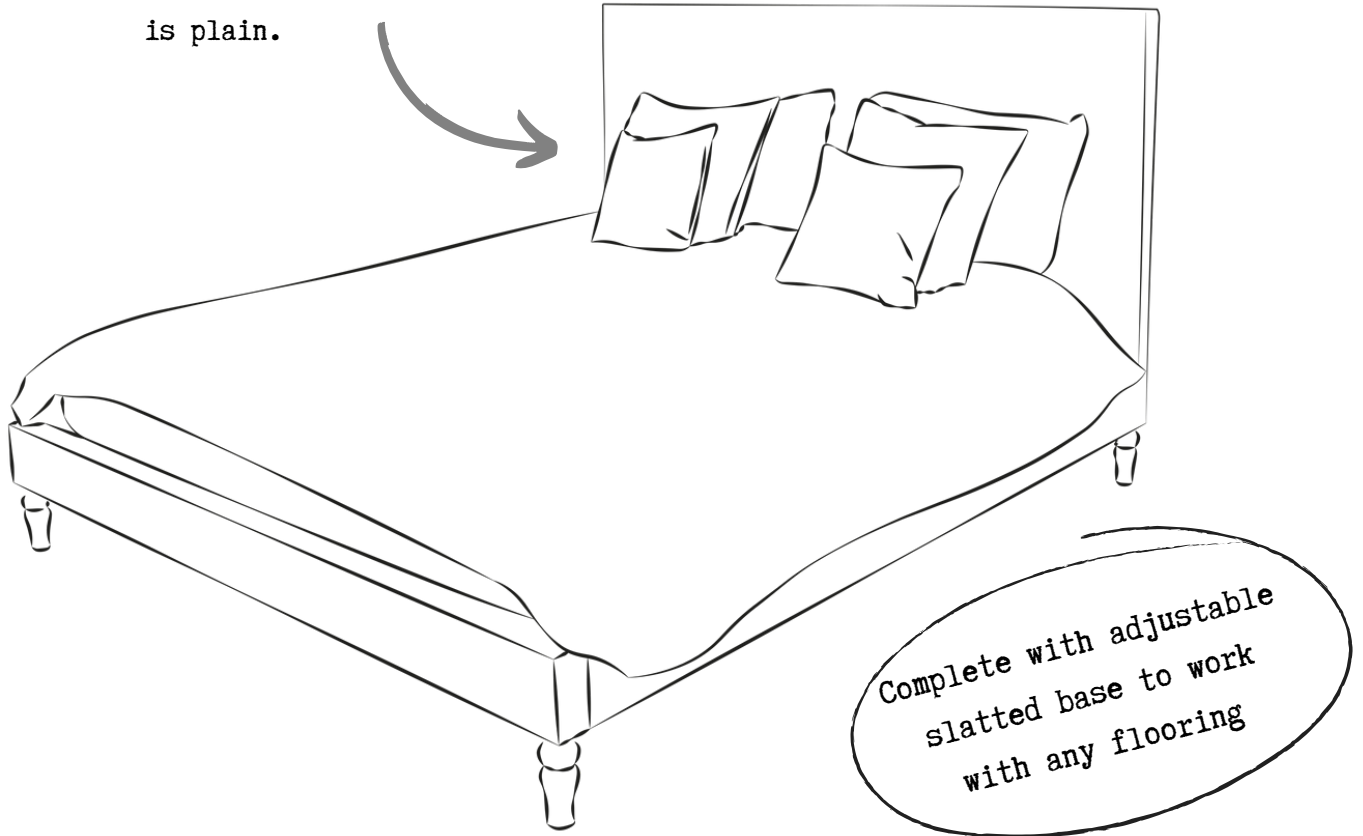

# Millie Bed

What's the difference between Millie  
and Mabel you ask!

The difference is only slight -  
Mabel has a little piped detail on the  
edge of her headboard, whereas Millie  
is plain.

Double : 148 wide x 207 deep/long x 125 high  
King: 163 wide x 217 deep/long x 125 high  
Super King: 193 wide x 217 deep/long x 125 high

Please note that as our furniture is all lovingly handmade dimensions  
can vary by +/- 3cm.

Please allow for this tolerance when measuring your space and access routes.

Your bed will be delivered in sections with the largest piece being the headboard.  
Please consider this when measuring up. Your bed will be taken to your room of choice  
and assembled by our delivery team.