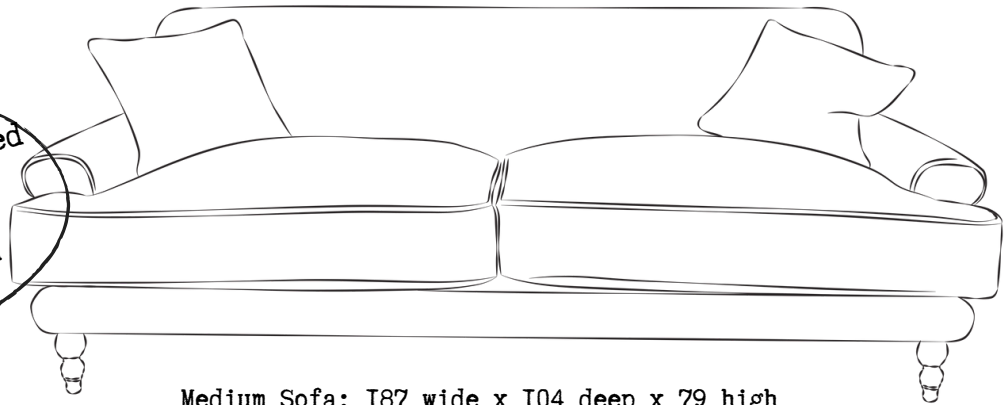

Milo

Armchair: 93 wide x 104 deep x 79 high

Loveseat: 128 wide x 104 deep x 79 high

My feet can be unscrewed
to help with access!
Feet height : 16cm

Medium Sofa: 187 wide x 104 deep x 79 high

Large Sofa: 210 wide x 104 deep x 79 high

Extra Large Sofa: 247 wide x 104 deep x 79 high

Please note that as our furniture is all lovingly handmade dimensions can vary by +/- 3cm.

Please allow for this tolerance when measuring your space and access routes.