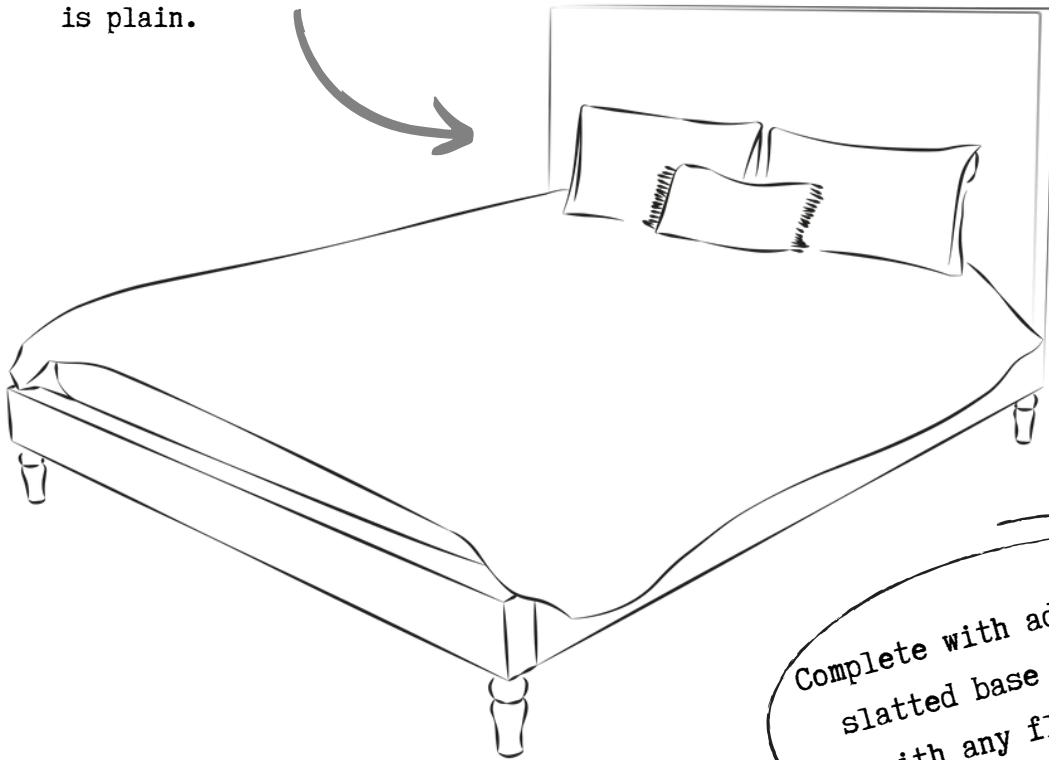

Mabel Bed

What's the difference between Millie
& Mabel you ask!

The difference is only slight -
Mabel has a little piped detail on the
edge of her headboard, whereas Millie
is plain.

Complete with adjustable
slatted base to work
with any flooring

Double : 148 wide x 207 deep/long x 125 high
King: 163 wide x 217 deep/long x 125 high
Super King: 193 wide x 217 deep/long x 125 high

Please note that as our furniture is all lovingly handmade dimensions
can vary by +/- 3cm.

Please allow for this tolerance when measuring your space and access routes.

Your bed will be delivered in sections with the largest piece being the headboard.
Please consider this when measuring up. Your bed will be taken to your room of choice
and assembled by our delivery team.