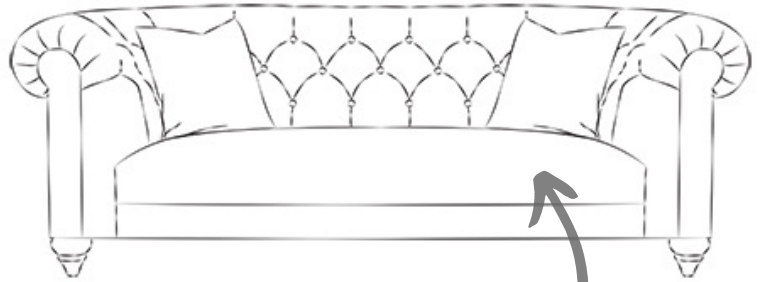

Queenie

Love seat: 157 wide x 102 deep x 76 high
 Medium Sofa: 215 wide x 102 deep x 76 high
 Large Sofa: 253 wide x 102 deep x 76 high

Seat base can be changed to two loose seat cushions, just ask!

Seat base fabric will develop a relaxed look over time.

My feet can be unscrewed to help with access!
 Feet height : 12cm

Please note that as our furniture is all lovingly handmade dimensions can vary by +/- 3cm. Please allow for this tolerance when measuring your space and access routes.