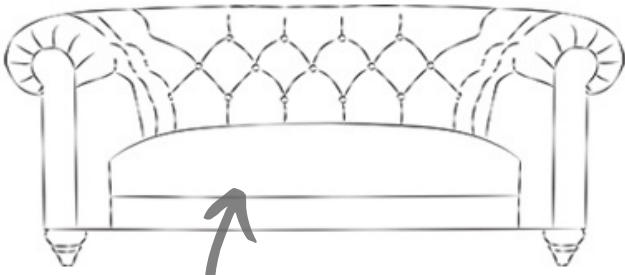

Queenie

Love seat: 157 wide x 102 deep x 76 high
 Medium Sofa: 215 wide x 102 deep x 76 high
 Large Sofa: 253 wide x 102 deep x 76 high

Seat base can be changed to two loose seat cushions, just ask!

Seat base fabric will develop a relaxed look over time.

My feet can be unscrewed to help with access!
 Feet height : 12cm

Please note that as our furniture is all lovingly handmade dimensions can vary by +/- 3cm. Please allow for this tolerance when measuring your space and access routes.